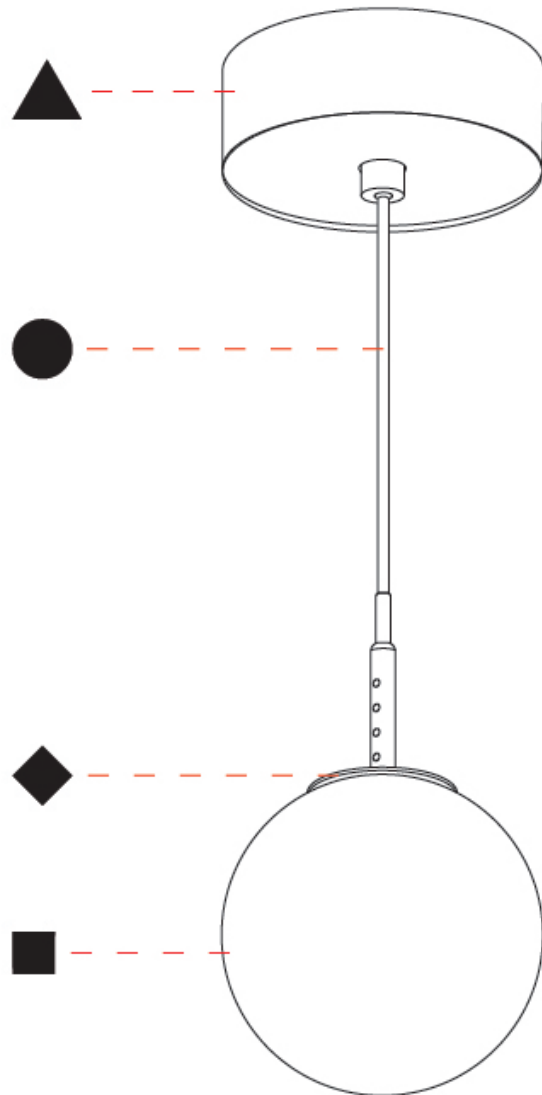

BILO SUSPENSION

A300614-

PROJECT

TYPE

SPECIFIER

QUANTITY

DATE

A