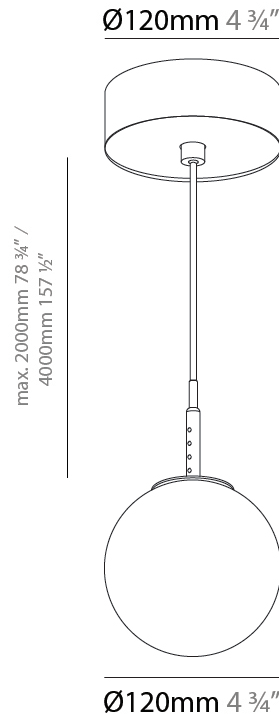

GENERAL

Series: Bilo
Brand: Prolicht
Division: Architectural
Mounting Type: Suspension
Mounting Location: Ceiling
Subcategory: Pendant

PHYSICAL

Shape: Round
Diameter (mm): 120
Diameter (in): 4 3/4
Height (mm): 120
Height (in): 4 3/4
Ceiling Thickness (mm): 1 - 25
Ceiling Thickness (in): 1/16 - 1
Light Distribution: Downlight
Fixture Finish: SHP / CLO / WST / GND / HPK / TER / ICB / NOP / GRV / MLK / WSY / POC / MOS / SKG / SLT / ELO / SWI / SOC / GRP / CHL / RAV / POS / SPE / SUC / GAR
Accent Finish: OPL / YEL / ORA / RED / BLU / GRN
Fixture Material: Aluminum Die Cast
Cable Details: 2000mm/78 3/4" or 4000mm/157 1/2" Cable - Color Options: Black / White / Orange / Red / Green
Cut-out Measurements: 68mm / 2 11/16"

ELECTRICAL

Lamp Type: LED (Zhaga Standard)
Input Wattage (W): 6
Dimming: Tri-Mode (Non-Dimming and Phase Dimming (120Vac only) and 0-10V Dimming)
Driver Included: No
Driver Location: Integrated
Driver Type: Constant Current - Universal
Driver Class: Class 2
Input Voltage (V): 120 - 277
Constant Current (MA): 500

LED

Number of LEDs: 1
Color Temperature (°K): 2700 / 3000 / 3500 / 4000
Max. Delivered Lumen (lm): 356 / 377 / 398 / 408
Nominal Lumen (lm): 460 / 487 / 514 / 528
CRI: >90 CRI
Lamp Life (hrs): 50000

OPTICAL

Beam Angle: 120

RATINGS AND CERTIFICATIONS

Certified By: Certified for North American Standards
IP rating: IP20